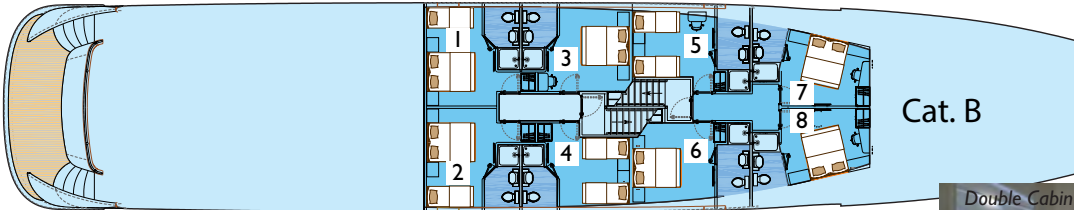

# m/y "MY WISH"

Sun Deck

Upper Deck - Balcony Staterooms

Main Deck

Lower Deck - Porthole Cabins

Built in 2020, M/Y My Wish is a brand new deluxe superior category vessel with latest state-of-the-art equipment and amenities. Maximum capacity is 38 passengers in 18 cabins, guaranteeing an intimate setting for all guests. Noteworthy are 10 upper deck cabins with private balconies. Each cabin is fully equipped with A/ , LCD TV, safe deposit box, fire alarm, internal communication system between room and bar. Bathrooms are equipped with toilet, shower, wash basin, hair dryer, slippers, bathrobe, and for added convenience cosmetic package. All cabins are sound-proof and each cabin comes with the fire-proof doors. Electricity on board: 220V. Ship Amenities: salon/restaurant (free wireless internet, subject to signal), bar, outdoor showers, swimming platform, PA system, and jacuzzi. Non-smoking interiors. Currency: Croatian Kuna.

**Cabin Categories**

- Upper Deck (Cat A)
  - Double
- Lower Deck (Cat B)
  - Twin/Double