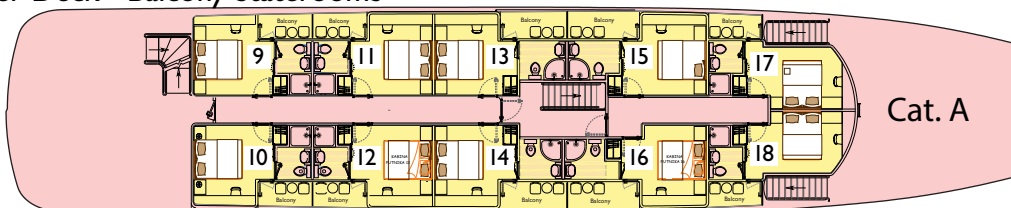

# m/y "MY WISH"

Sun Deck

Upper Deck - Balcony Staterooms

Main Deck

Lower Deck - Porthole Cabins

Built in 2020, M/Y My Wish is a brand new deluxe superior category vessel with latest state-of-the-art equipment and amenities. Maximum capacity is 38 passengers in 18 cabins, guaranteeing an intimate setting for all guests. Noteworthy are 10 upper deck cabins with private balconies. Each cabin is fully equipped with A/ , LCD TV, safe deposit box, fire alarm, internal communication system between room and bar. Bathrooms are equipped with toilet, shower, wash basin, hair dryer, slippers, bathrobe, and for added convenience cosmetic package. All cabins are sound-proof and each cabin comes with the fire-proof doors. Electricity on board: 220V. Ship Amenities: salon/restaurant (free wireless internet, subject to signal), bar, outdoor showers, swimming platform, PA system, and jacuzzi. Non-smoking interiors. Currency: Croatian Kuna.

**Cabin Categories**

- Upper Deck (Cat A)
  - Double
- Lower Deck (Cat B)
  - Twin/Double