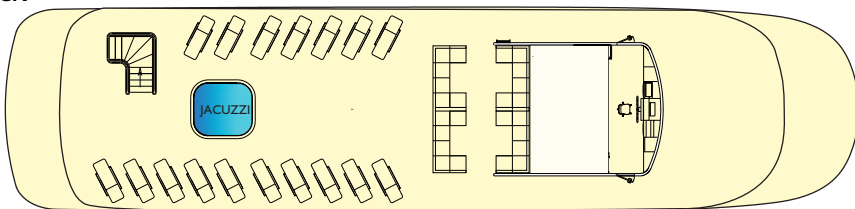

# m/y "MY WISH"

Sun Deck

Upper Deck - Balcony Staterooms

Main Deck

Lower Deck - Porthole Cabins

Built in 2020, M/Y My Wish is a brand new deluxe superior category vessel with latest state-of-the-art equipment and amenities. Maximum capacity is 38 passengers in 18 cabins, guaranteeing an intimate setting for all guests. Noteworthy are 10 upper deck cabins with private balconies. Each cabin is fully equipped with A/ , LCD TV, safe deposit box, fire alarm, internal communication system between room and bar. Bathrooms are equipped with toilet, shower, wash basin, hair dryer, slippers, bathrobe, and for added convenience cosmetic package. All cabins are sound-proof and each cabin comes with the fire-proof doors. Electricity on board: 220V. Ship Amenities: salon/restaurant (free wireless internet, subject to signal), bar, outdoor showers, swimming platform, PA system, and jacuzzi. Non-smoking interiors. Currency: Croatian Kuna.

**Cabin Categories**

- Upper Deck (Cat A)
  - Double
- Lower Deck (Cat B)
  - Twin/Double