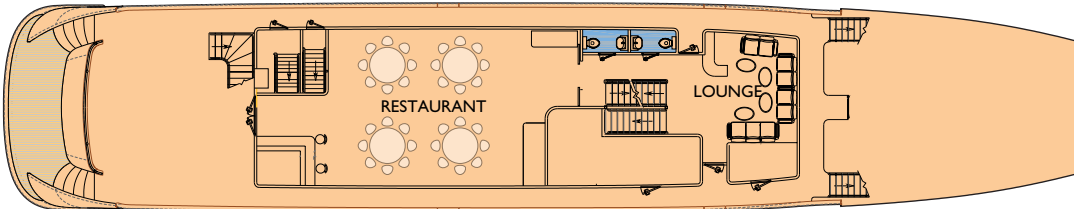

# m/y "MY WISH"

Sun Deck

Upper Deck - Balcony Staterooms

Main Deck

Lower Deck - Porthole Cabins

Built in 2020, M/Y My Wish is a brand new deluxe superior category vessel with latest state-of-the-art equipment and amenities. Maximum capacity is 38 passengers in 18 cabins, guaranteeing an intimate setting for all guests. Noteworthy are 10 upper deck cabins with private balconies. Each cabin is fully equipped with A/ , LCD TV, safe deposit box, fire alarm, internal communication system between room and bar. Bathrooms are equipped with toilet, shower, wash basin, hair dryer, slippers, bathrobe, and for added convenience cosmetic package. All cabins are sound-proof and each cabin comes with the fire-proof doors. Electricity on board: 220V. Ship Amenities: salon/restaurant (free wireless internet, subject to signal), bar, outdoor showers, swimming platform, PA system, and jacuzzi. Non-smoking interiors. Currency: Croatian Kuna.

**Cabin Categories**

- Upper Deck (Cat A)
  - Double
- Lower Deck (Cat B)
  - Twin/Double